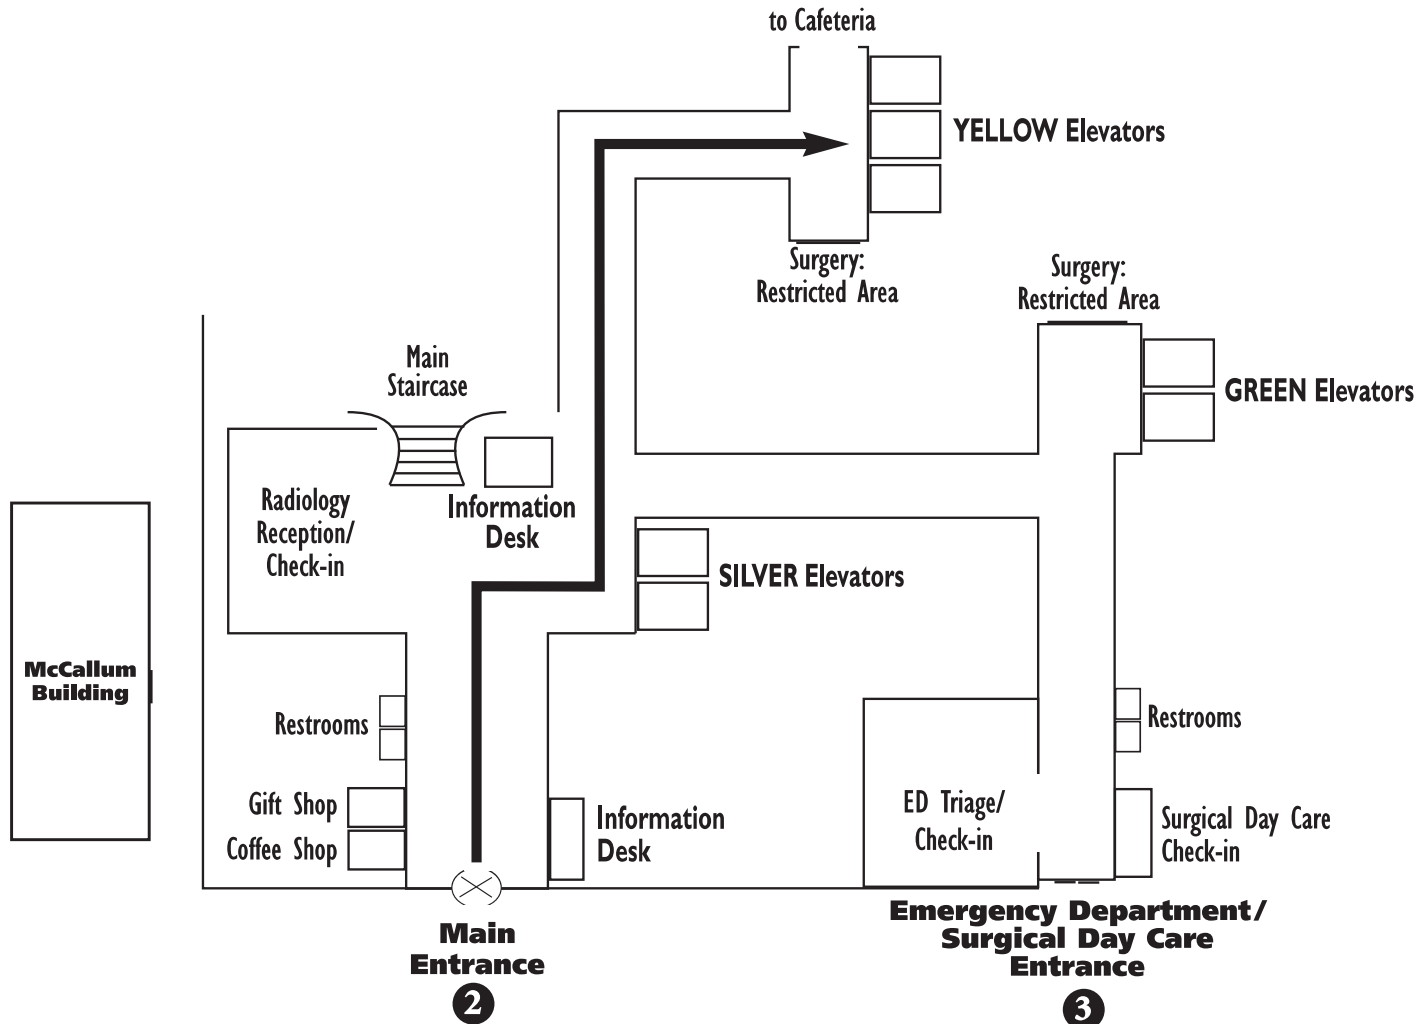

Finding Your Way Around CDH During Our Expansion Project

Dakin Conference Room

Enter through the Main Entrance (2). Walk down the main hallway until you come to the main staircase. Walk past the staircase and continue straight ahead to the end of the hallway, turn right. Three elevators will be in front of you. Take the elevator to the 2nd floor. Exit the elevator, turn right, and right again. Go through the door to the stairwell. Dakin Conference Room is on your left.